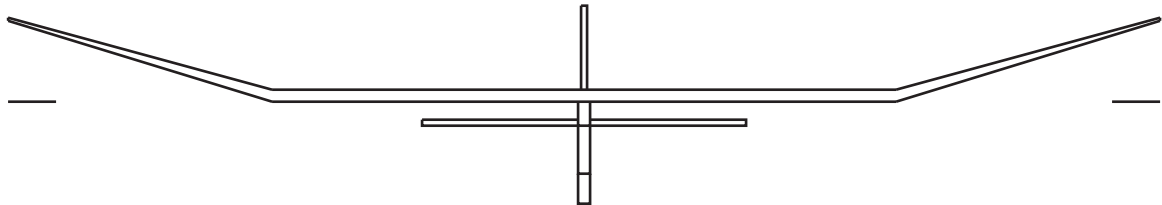

Round Tipper CLG By Billy Stiltner wavex@mounet.com

Wood Sizes
Wing - 1/16"
Rudder - 1/32"
Stab - 1/32"
Fuselage - 1/16" Stiff